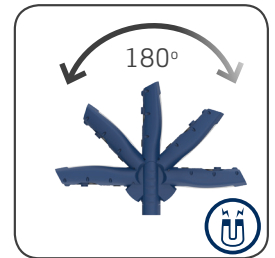

MAG PRO replaces MAG 3 (03.5401) and is upgraded with a stepless dimmer function in the range of 10 % to 100 %. Compared to the previous MAG 3 the lumen output is double and protection class has been upgraded to IP54. New design with battery indicator on front.

MAG PRO is made for efficient workshop operation through complete flexibility using the three strong built-in magnetic holders and the two retractable suspension hooks. This provides for flexible placement of the work light wherever you need it. The modern design of the MAG PRO offers an ergonomic and user-friendly grip, and the flexibility of the lamp head allows tilting up to 180 degrees.

The MAG series consists of universal and powerful multipurpose work lights that all professional users must have!

DESIGNED BY
SCANGRIP
IN DENMARK

TECHNICAL SPECIFICATIONS

COB LED / Spot: High power LED
60-600 lm / Spot: 150 lm
90-900 lux@0.5m / Spot: 2000 lux@0.5m
Up to 15h Operation time
4h Charging time
3.7V / 2600 mAh Li-ion-Battery
IP54
Weight: 326 g